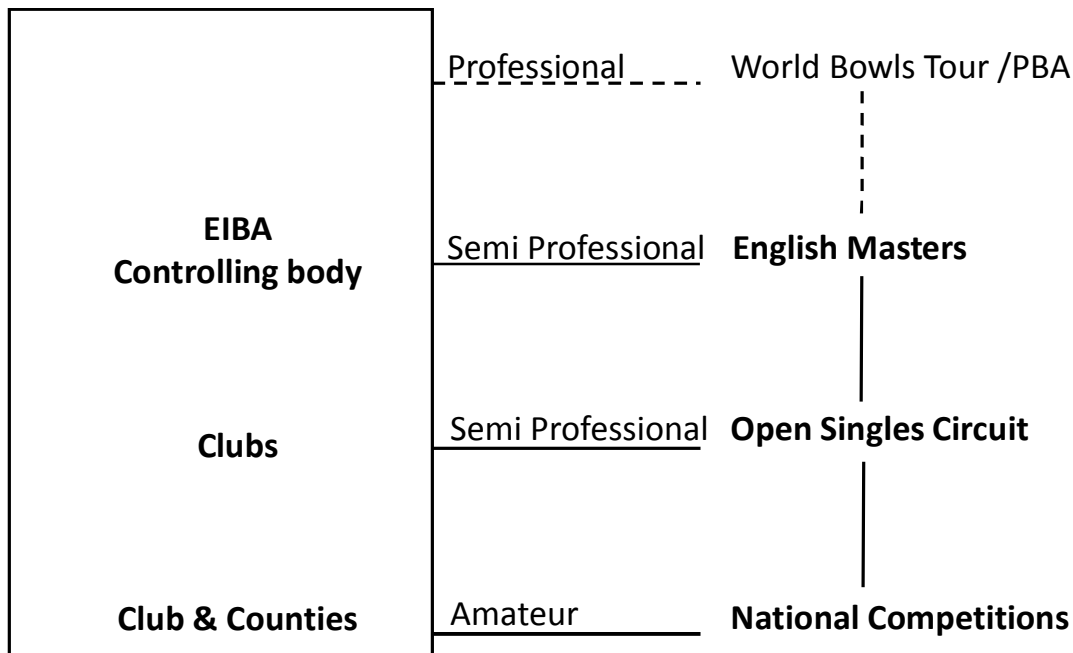

UPDATE STATEMENT ON INDOOR BOWLS TOURNAMENTS

The English Indoor Bowling Association Ltd has over the last several weeks held discussions with Stakeholders and interested groups to establish a sanctioned Club Open Series and Semi-Professional Tournament within a formal structure, for the benefit of the Sport, Clubs and bowlers.

Based on these discussions the EIBA Board formally adopted at its September meeting an Elite Player Pathway: -

Key ——— EIBA Direct Control
 - - - - Partnership Relationship

In approving this Player pathway the EIBA wants to provide the competitive aspect of the sport a credible and long term opportunity.